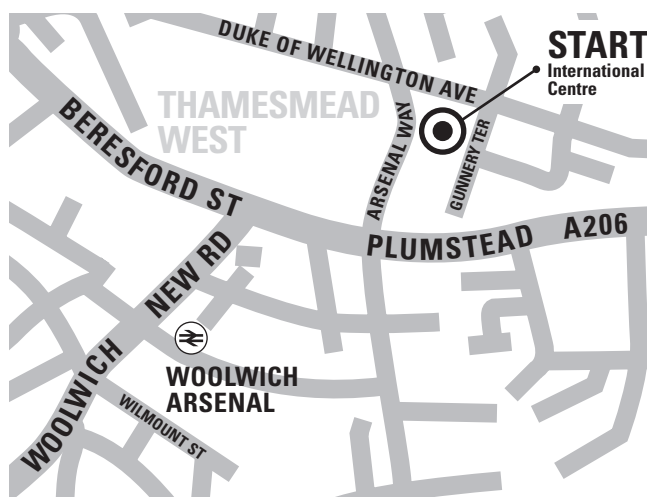

The proposed Crossrail station at Woolwich will be positioned in the area of land between Plumstead Road, the Royal Carriage Factory and the IO Centre. Changes are also being made to the tunnel alignment between North Woolwich and Plumstead; as well as the position of the portal at Plumstead.

Opening times are:

Friday 12pm – 8pm / Saturday 10am – 5pm

START International
Guntery House
9 Guntery Terrace
Royal Arsenal
London
SE18 6SW

If you would like information about Crossrail in your language, please contact Crossrail supplying your name and postal address and please state the language or format that you require.